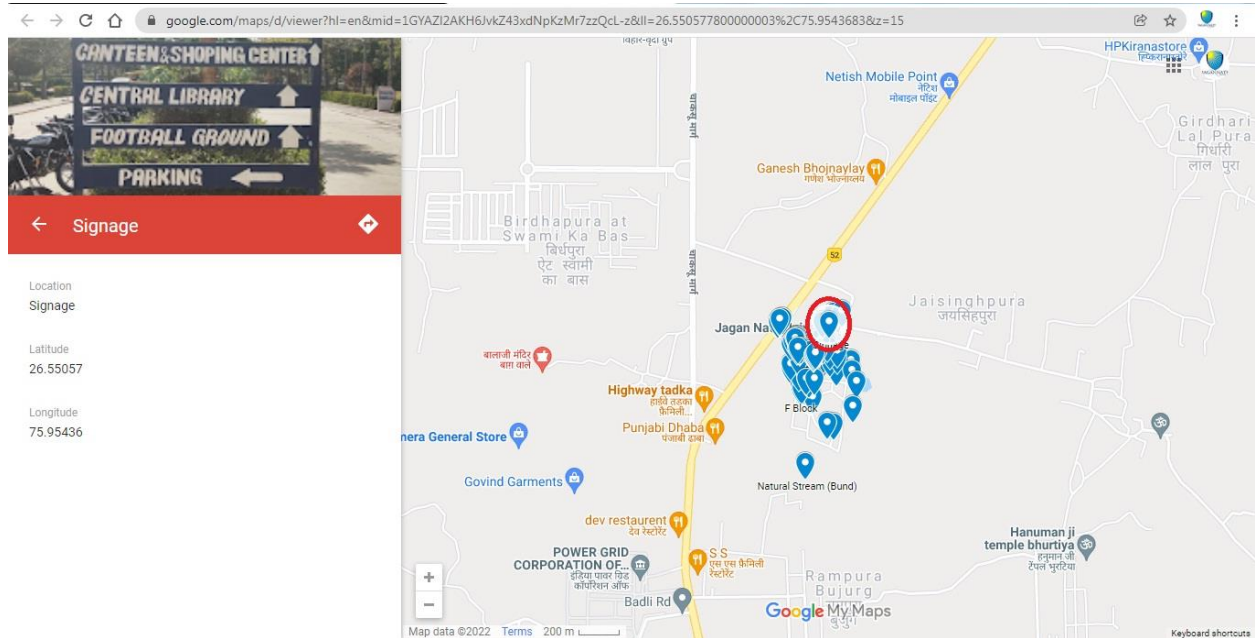

7.1.7 Barrier Free and friendly environment for the differently abled

Signage Entrance Gate

Geo tag Link:

<https://www.google.com/maps/d/viewer?hl=en&mid=1GYAZI2AKH6JvkZ43xdNpKzMr7zzQcL-z&ll=26.55057780000003%2C75.9543683&z=15>

Signage Circle

Geo Tag Photo Link

<https://www.google.com/maps/d/viewer?hl=en&mid=1GYAZI2AKH6JvkZ43xdNpKzMr7zzQcL-z&ll=26.549280896464815%2C75.95381319123865&z=18>